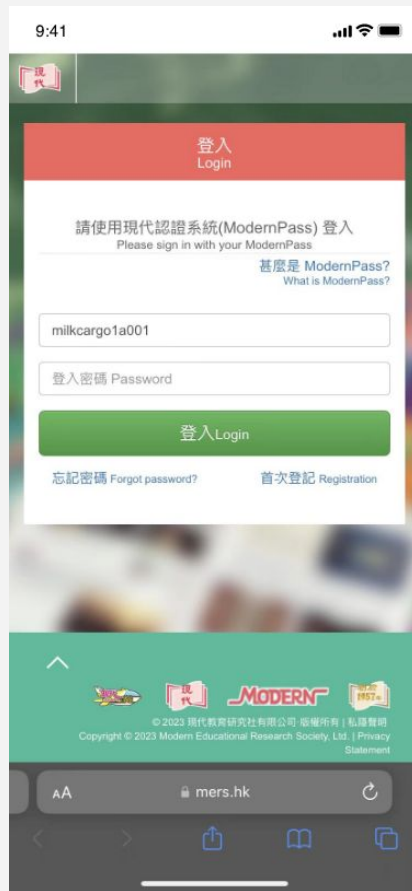

Click “登入” button in Welcome page

Click “以ModernPass 登入” button

Login ModernPass

Redirect to App